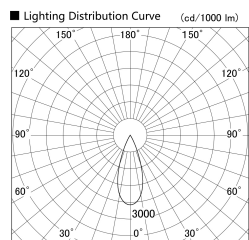

Item no. DD146-0835MW9040

Series Name: Cledy versa L-G Antiglare  
(DD146-AG)

Installation	Recessed mount
Type	Lens type adjustable downlight: Antiglare type
Fixture wattage	7.5W
Beam angle	38deg
Color Temp.	4000K
CRI	Ra>90
Luminous	799 lm
Body	Die-castaluminumalloy
Body finish	N/A
Trim finish	White
Reflector finish	Mirror
IP Rate	IP20
Light source	COB module
Input Voltage	AC220~240V
Dimming Type	Non-Dimmable
Certificate	CE,CCC
Cut Hole	100mm