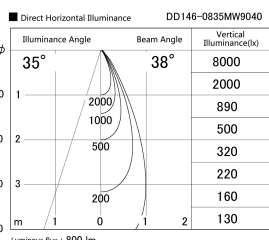

Item no. DD146-0835MW9040

Series Name: Cledy versa L-G Antiglare  
(DD146-AG)

Installation	Recessed mount
Type	Lens type adjustable downlight: Antiglare type
Fixture wattage	7.5W
Beam angle	38deg
Color Temp.	4000K
CRI	Ra>90
Luminous	799 lm
Body	Die-castaluminumalloy
Body finish	N/A
Trim finish	White
Reflector finish	Mirror
IP Rate	IP20
Light source	COB module
Input Voltage	AC220~240V
Dimming Type	Non-Dimmable
Certificate	CE,CCC
Cut Hole	100mm