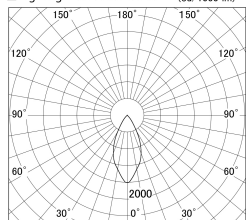

Installation	Recessed mount
Type	Lens type adjustable downlight: Antiglare type
Fixture wattage	7.5W
Beam angle	47deg
Color Temp.	4000K
CRI	Ra>90
Luminous	761 lm
Body	Die-castaluminumalloy
Body finish	N/A
Trim finish	White
Reflector finish	Mirror
IP Rate	IP20
Light source	COB module
Input Voltage	AC220~240V
Dimming Type	Non-Dimmable
Certificate	CE,CCC
Cut Hole	100mm

■ Lighting Distribution Curve (cd/1000 lm)