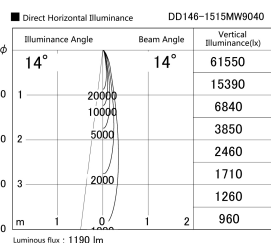

Item no. DD146-1515MW9040

Series Name: Cledy versa L-G Antiglare
(DD146-AG)

Installation	Recessed mount
Type	Lens type adjustable downlight: Antiglare type
Fixture wattage	14.5W
Beam angle	14deg
Color Temp.	4000K
CRI	Ra>90
Luminous	1191 lm
Body	Die-castaluminumalloy
Body finish	N/A
Trim finish	White
Reflector finish	Mirror
IP Rate	IP20
Light source	COB module
Input Voltage	AC220~240V
Dimming Type	Non-Dimmable
Certificate	CE,CCC
Cut Hole	100mm