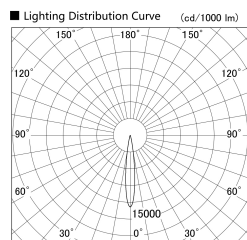

Item no. DD146-1515MW9040

Series Name: Cledy versa L-G Antiglare
(DD146-AG)

Installation	Recessed mount
Type	Lens type adjustable downlight: Antiglare type
Fixture wattage	14.5W
Beam angle	14deg
Color Temp.	4000K
CRI	Ra>90
Luminous	1191 lm
Body	Die-castaluminumalloy
Body finish	N/A
Trim finish	White
Reflector finish	Mirror
IP Rate	IP20
Light source	COB module
Input Voltage	AC220~240V
Dimming Type	Non-Dimmable
Certificate	CE,CCC
Cut Hole	100mm