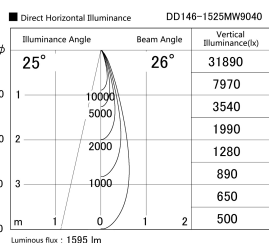

Item no. DD146-1525MW9040

Series Name: Cledy versa L-G Antiglare
(DD146-AG)

Installation	Recessed mount
Type	Lens type adjustable downlight: Antiglare type
Fixture wattage	14.5W
Beam angle	26deg
Color Temp.	4000K
CRI	Ra>90
Luminous	1595 lm
Body	Die-castaluminumalloy
Body finish	N/A
Trim finish	White
Reflector finish	Mirror
IP Rate	IP20
Light source	COB module
Input Voltage	AC220~240V
Dimming Type	Non-Dimmable
Certificate	CE,CCC
Cut Hole	100mm