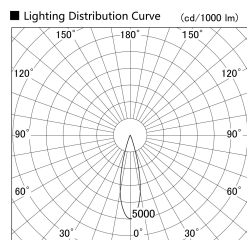

Item no. DD146-1525MW9040

Series Name: Cledy versa L-G Antiglare
(DD146-AG)

Installation	Recessed mount
Type	Lens type adjustable downlight: Antiglare type
Fixture wattage	14.5W
Beam angle	26deg
Color Temp.	4000K
CRI	Ra>90
Luminous	1595 lm
Body	Die-castaluminumalloy
Body finish	N/A
Trim finish	White
Reflector finish	Mirror
IP Rate	IP20
Light source	COB module
Input Voltage	AC220~240V
Dimming Type	Non-Dimmable
Certificate	CE,CCC
Cut Hole	100mm