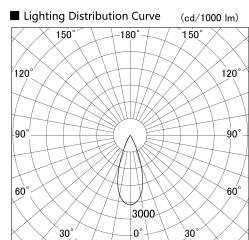

Item no. DD146-1535MW9040

Series Name: Cledy versa L-G Antiglare
(DD146-AG)

Installation	Recessed mount
Type	Lens type adjustable downlight: Antiglare type
Fixture wattage	14.5W
Beam angle	38deg
Color Temp.	4000K
CRI	Ra>90
Luminous	1531 lm
Body	Die-castaluminumalloy
Body finish	N/A
Trim finish	White
Reflector finish	Mirror
IP Rate	IP20
Light source	COB module
Input Voltage	AC220~240V
Dimming Type	Non-Dimmable
Certificate	CE,CCC
Cut Hole	100mm