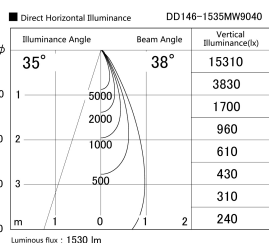

Item no. DD146-1535MW9040

Series Name: Cledy versa L-G Antiglare
(DD146-AG)

Installation	Recessed mount
Type	Lens type adjustable downlight: Antiglare type
Fixture wattage	14.5W
Beam angle	38deg
Color Temp.	4000K
CRI	Ra>90
Luminous	1531 lm
Body	Die-castaluminumalloy
Body finish	N/A
Trim finish	White
Reflector finish	Mirror
IP Rate	IP20
Light source	COB module
Input Voltage	AC220~240V
Dimming Type	Non-Dimmable
Certificate	CE,CCC
Cut Hole	100mm