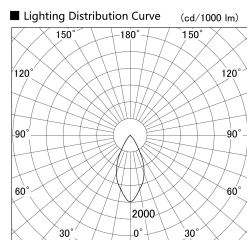

Item no. DD146-1550MW9040

Series Name: Cledy versa L-G Antiglare  
(DD146-AG)

Installation	Recessed mount
Type	Lens type adjustable downlight: Antiglare type
Fixture wattage	14.5W
Beam angle	47deg
Color Temp.	4000K
CRI	Ra>90
Luminous	1463 lm
Body	Die-castaluminumalloy
Body finish	N/A
Trim finish	White
Reflector finish	Mirror
IP Rate	IP20
Light source	COB module
Input Voltage	AC220~240V
Dimming Type	Non-Dimmable
Certificate	CE,CCC
Cut Hole	100mm