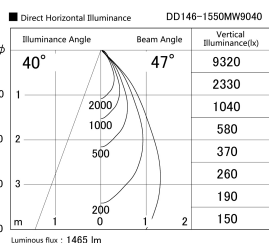

Item no. DD146-1550MW9040

Series Name: Cledy versa L-G Antiglare  
(DD146-AG)

Installation	Recessed mount
Type	Lens type adjustable downlight: Antiglare type
Fixture wattage	14.5W
Beam angle	47deg
Color Temp.	4000K
CRI	Ra>90
Luminous	1463 lm
Body	Die-castaluminumalloy
Body finish	N/A
Trim finish	White
Reflector finish	Mirror
IP Rate	IP20
Light source	COB module
Input Voltage	AC220~240V
Dimming Type	Non-Dimmable
Certificate	CE,CCC
Cut Hole	100mm