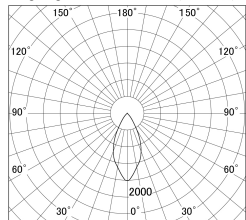

Installation	Recessed mount
Type	Lens type adjustable downlight: Antiglare type
Fixture wattage	7.5W
Beam angle	47deg
Color Temp.	4000K
CRI	Ra>90
Luminous	761 lm
Body	Die-castaluminumalloy
Body finish	N/A
Trim finish	Black
Reflector finish	Mirror
IP Rate	IP20
Light source	COB module
Input Voltage	AC220~240V
Dimming Type	Non-Dimmable
Certificate	CE,CCC
Cut Hole	100mm

■ Lighting Distribution Curve (cd/1000 lm)