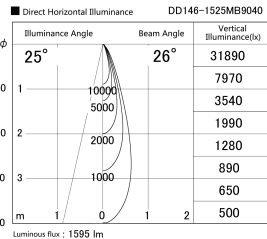

Item no. DD146-1525MB9040

Series Name: Cledy versa L-G Antiglare
(DD146-AG)

Installation	Recessed mount
Type	Lens type adjustable downlight: Antiglare type
Fixture wattage	14.5W
Beam angle	26deg
Color Temp.	4000K
CRI	Ra>90
Luminous	1595 lm
Body	Die-castaluminumalloy
Body finish	N/A
Trim finish	Black
Reflector finish	Mirror
IP Rate	IP20
Light source	COB module
Input Voltage	AC220~240V
Dimming Type	Non-Dimmable
Certificate	CE,CCC
Cut Hole	100mm