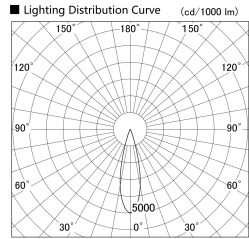

Item no. DD146-1525MB9040

Series Name: Cledy versa L-G Antiglare
(DD146-AG)

Installation	Recessed mount
Type	Lens type adjustable downlight: Antiglare type
Fixture wattage	14.5W
Beam angle	26deg
Color Temp.	4000K
CRI	Ra>90
Luminous	1595 lm
Body	Die-castaluminumalloy
Body finish	N/A
Trim finish	Black
Reflector finish	Mirror
IP Rate	IP20
Light source	COB module
Input Voltage	AC220~240V
Dimming Type	Non-Dimmable
Certificate	CE,CCC
Cut Hole	100mm