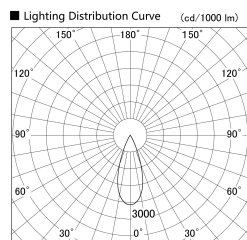

Item no. DD146-1535MB9040

Series Name: Cledy versa L-G Antiglare  
(DD146-AG)

Installation	Recessed mount
Type	Lens type adjustable downlight: Antiglare type
Fixture wattage	14.5W
Beam angle	38deg
Color Temp.	4000K
CRI	Ra>90
Luminous	1531 lm
Body	Die-castaluminumalloy
Body finish	N/A
Trim finish	Black
Reflector finish	Mirror
IP Rate	IP20
Light source	COB module
Input Voltage	AC220~240V
Dimming Type	Non-Dimmable
Certificate	CE,CCC
Cut Hole	100mm