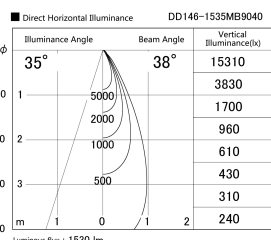

Item no. DD146-1535MB9040

Series Name: Cledy versa L-G Antiglare  
(DD146-AG)

Installation	Recessed mount
Type	Lens type adjustable downlight: Antiglare type
Fixture wattage	14.5W
Beam angle	38deg
Color Temp.	4000K
CRI	Ra>90
Luminous	1531 lm
Body	Die-castaluminumalloy
Body finish	N/A
Trim finish	Black
Reflector finish	Mirror
IP Rate	IP20
Light source	COB module
Input Voltage	AC220~240V
Dimming Type	Non-Dimmable
Certificate	CE,CCC
Cut Hole	100mm