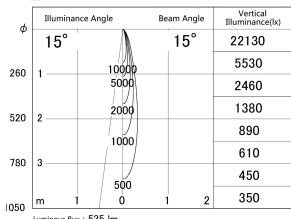

■ Lighting Distribution Curve (cd/1000 lm)