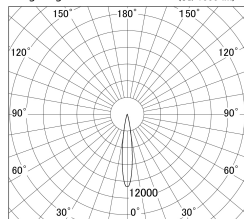

■ Lighting Distribution Curve (cd/1000 lm)