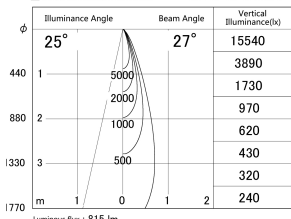

■ Lighting Distribution Curve (cd/1000 lm)