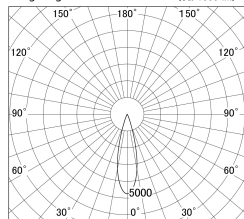

■ Lighting Distribution Curve (cd/1000 lm)