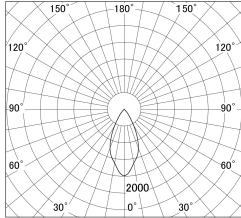

■ Lighting Distribution Curve (cd/1000 lm)