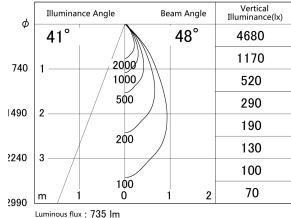

■ Lighting Distribution Curve (cd/1000 lm)