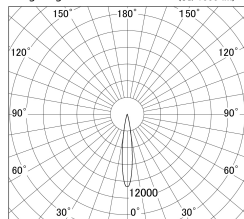

■ Lighting Distribution Curve (cd/1000 lm)

Illuminance Angle	Beam Angle	Vertical Illuminance(lx)
15°	16°	40270
1		10070
2		4470
3		2520
5		1610
10		1120
20		820
30		630

Luminous flux : 970 lm

Installation	Recessed mount
Type	Lens type adjustable downlight: Antiglare type
Fixture wattage	14.5W
Beam angle	16deg
Color Temp.	2700K
CRI	Ra>90
Luminous	970 lm
Body	Die-castaluminumalloy
Body finish	N/A
Trim finish	White
Reflector finish	Dark Mirror
IP Rate	IP20
Light source	COB module
Input Voltage	AC220~240V
Dimming Type	Non-Dimmable
Certificate	CE,CCC
Cut Hole	100mm