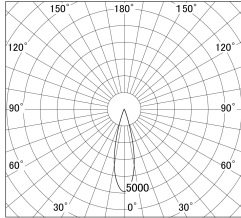

■ Lighting Distribution Curve (cd/1000 lm)