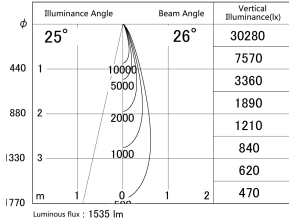

■ Lighting Distribution Curve (cd/1000 lm)