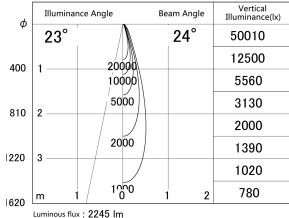

■ Lighting Distribution Curve (cd/1000 lm)