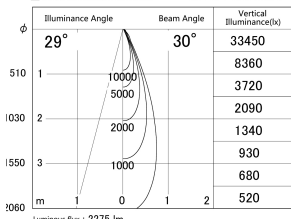

■ Lighting Distribution Curve (cd/1000 lm)