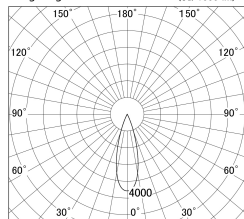

■ Lighting Distribution Curve (cd/1000 lm)