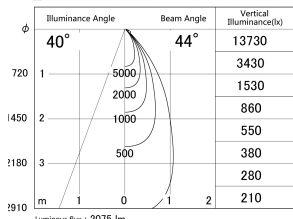

■ Lighting Distribution Curve (cd/1000 lm)