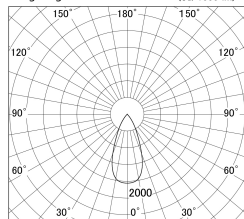

■ Lighting Distribution Curve (cd/1000 lm)