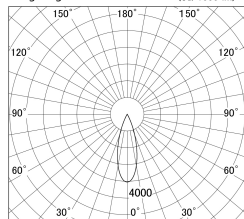

Installation	Recessed mount
Type	Lens type adjustable downlight: Antiglare type
Fixture wattage	24W
Beam angle	32deg
Color Temp.	2700K
CRI	Ra>90
Luminous	2798 lm
Body	Die-castaluminumalloy
Body finish	N/A
Trim finish	White
Reflector finish	Dark Mirror
IP Rate	IP20
Light source	COB module
Input Voltage	AC220~240V
Dimming Type	Non-Dimmable
Certificate	CE,CCC
Cut Hole	125mm

■ Lighting Distribution Curve (cd/1000 lm)