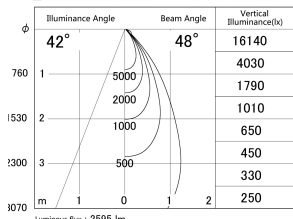

■ Lighting Distribution Curve (cd/1000 lm)