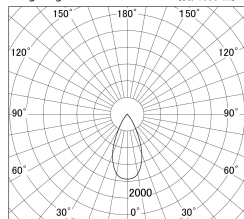

■ Lighting Distribution Curve (cd/1000 lm)