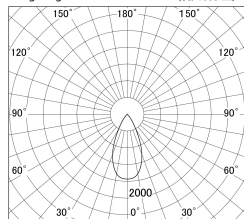

Item no. DD146-2550DW9027

Series Name: Cledy versa L-G Antiglare  
(DD146-AG)

Dark Mirror Reflector

■ Lighting Distribution Curve (cd/1000 lm)

■ Direct Horizontal Illuminance DD146-2550DW9027

Installation	Recessed mount
Type	Lens type adjustable downlight: Antiglare type
Fixture wattage	24W
Beam angle	48deg
Color Temp.	2700K
CRI	Ra>90
Luminous	2597 lm
Body	Die-castaluminumalloy
Body finish	N/A
Trim finish	White
Reflector finish	Dark Mirror
IP Rate	IP20
Light source	COB module
Input Voltage	AC220~240V
Dimming Type	Non-Dimmable
Certificate	CE,CCC
Cut Hole	125mm