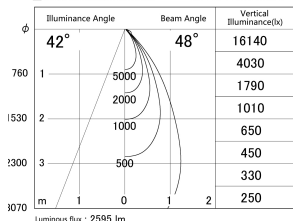

Item no. DD146-2550DW9027

Series Name: Cledy versa L-G Antiglare  
(DD146-AG)

Dark Mirror Reflector

■ Lighting Distribution Curve (cd/1000 lm)

■ Direct Horizontal Illuminance DD146-2550DW9027

Installation	Recessed mount
Type	Lens type adjustable downlight: Antiglare type
Fixture wattage	24W
Beam angle	48deg
Color Temp.	2700K
CRI	Ra>90
Luminous	2597 lm
Body	Die-castaluminumalloy
Body finish	N/A
Trim finish	White
Reflector finish	Dark Mirror
IP Rate	IP20
Light source	COB module
Input Voltage	AC220~240V
Dimming Type	Non-Dimmable
Certificate	CE,CCC
Cut Hole	125mm