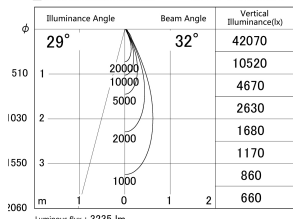

■ Lighting Distribution Curve (cd/1000 lm)