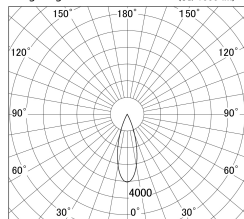

■ Lighting Distribution Curve (cd/1000 lm)