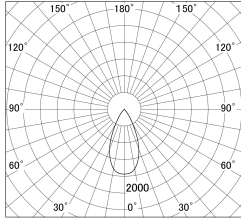

■ Lighting Distribution Curve (cd/1000 lm)