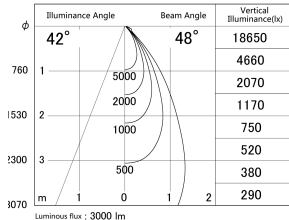

■ Lighting Distribution Curve (cd/1000 lm)