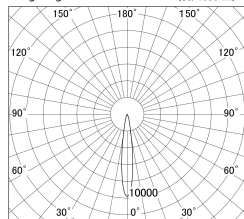

■ Lighting Distribution Curve (cd/1000 lm)