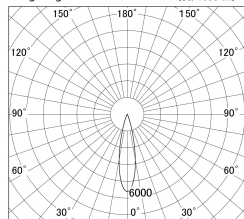

■ Lighting Distribution Curve (cd/1000 lm)