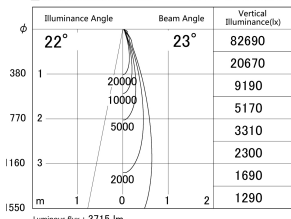

■ Lighting Distribution Curve (cd/1000 lm)