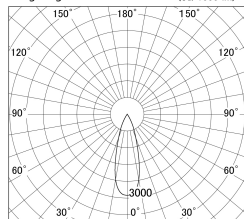

Installation	Recessed mount
Type	Lens type adjustable downlight: Antiglare type
Fixture wattage	32W
Beam angle	31deg
Color Temp.	2700K
CRI	Ra>90
Luminous	3679 lm
Body	Die-castaluminumalloy
Body finish	N/A
Trim finish	White
Reflector finish	Dark Mirror
IP Rate	IP20
Light source	COB module
Input Voltage	AC220~240V
Dimming Type	Non-Dimmable
Certificate	CE,CCC
Cut Hole	150mm

Lighting Distribution Curve (cd/1000 lm)