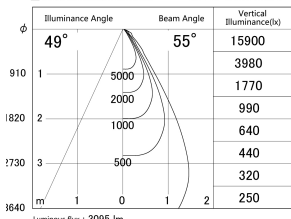

■ Lighting Distribution Curve (cd/1000 lm)