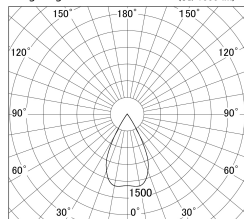

■ Lighting Distribution Curve (cd/1000 lm)