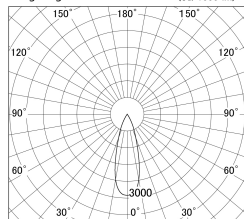

■ Lighting Distribution Curve (cd/1000 lm)