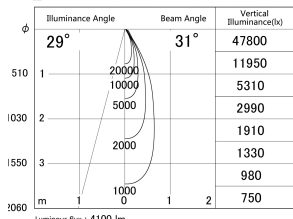

■ Lighting Distribution Curve (cd/1000 lm)