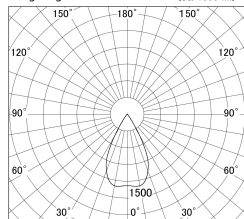

Installation	Recessed mount
Type	Lens type adjustable downlight: Antiglare type
Fixture wattage	36W
Beam angle	55deg
Color Temp.	2700K
CRI	Ra>90
Luminous	3450 lm
Body	Die-castaluminumalloy
Body finish	N/A
Trim finish	White
Reflector finish	Dark Mirror
IP Rate	IP20
Light source	COB module
Input Voltage	AC220~240V
Dimming Type	Non-Dimmable
Certificate	CE,CCC
Cut Hole	150mm

■ Lighting Distribution Curve (cd/1000 lm)