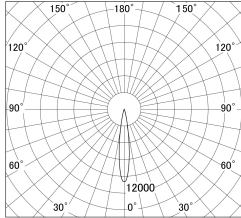

■ Lighting Distribution Curve (cd/1000 lm)

φ	Illuminance Angle	Beam Angle	Vertical Illuminance(lx)
15°	15°	15°	22130
260	10000		5530
	5000		2460
520	2000		1380
	1000		890
780	500		610
1050			450
			350

Luminous flux : 535 lm

Installation	Recessed mount
Type	Lens type adjustable downlight: Antiglare type
Fixture wattage	7.5W
Beam angle	16deg
Color Temp.	2700K
CRI	Ra>90
Luminous	533 lm
Body	Die-castaluminumalloy
Body finish	N/A
Trim finish	Black
Reflector finish	Dark Mirror
IP Rate	IP20
Light source	COB module
Input Voltage	AC220~240V
Dimming Type	Non-Dimmable
Certificate	CE,CCC
Cut Hole	100mm