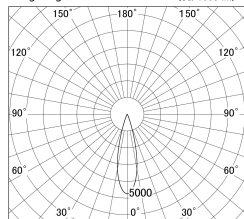

■ Lighting Distribution Curve (cd/1000 lm)