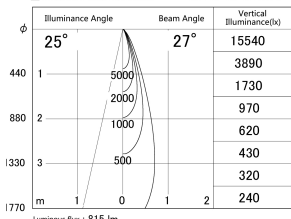

■ Lighting Distribution Curve (cd/1000 lm)