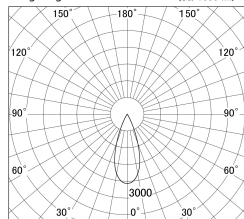

■ Lighting Distribution Curve (cd/1000 lm)