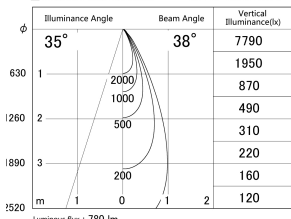

■ Lighting Distribution Curve (cd/1000 lm)