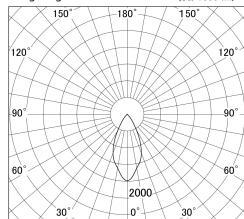

■ Lighting Distribution Curve (cd/1000 lm)