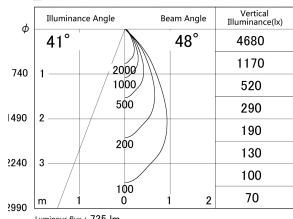

■ Lighting Distribution Curve (cd/1000 lm)