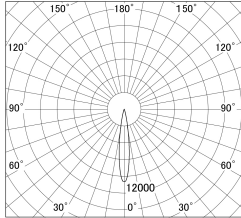

■ Lighting Distribution Curve (cd/1000 lm)