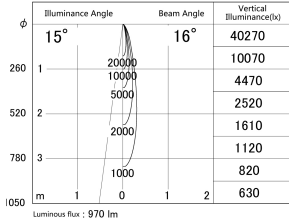

■ Lighting Distribution Curve (cd/1000 lm)