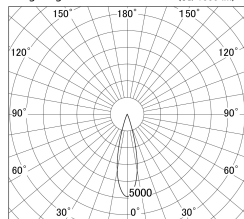

■ Lighting Distribution Curve (cd/1000 lm)