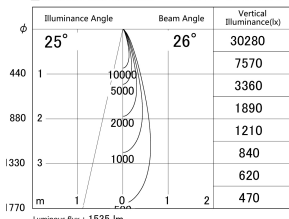

■ Lighting Distribution Curve (cd/1000 lm)