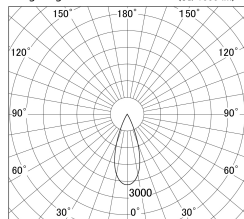

■ Lighting Distribution Curve (cd/1000 lm)