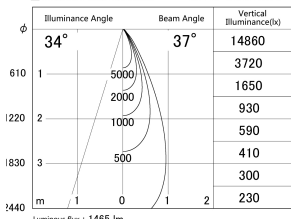

■ Lighting Distribution Curve (cd/1000 lm)