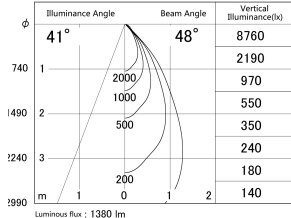

■ Lighting Distribution Curve (cd/1000 lm)