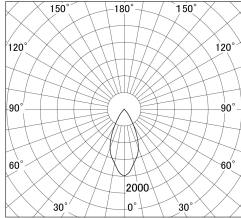

■ Lighting Distribution Curve (cd/1000 lm)