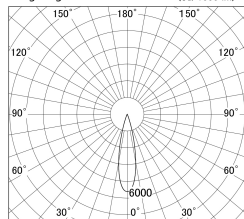

■ Lighting Distribution Curve (cd/1000 lm)

φ	Illuminance Angle	Beam Angle	Vertical Illuminance(lx)
	23°	24°	50010
400			12500
810			5560
1220			3130
1620			2000
			1390
			1020
			780

Luminous flux : 2245 lm

Installation	Recessed mount
Type	Lens type adjustable downlight: Antiglare type
Fixture wattage	21W
Beam angle	24deg
Color Temp.	2700K
CRI	Ra>90
Luminous	2247 lm
Body	Die-castaluminumalloy
Body finish	N/A
Trim finish	Black
Reflector finish	Dark Mirror
IP Rate	IP20
Light source	COB module
Input Voltage	AC220~240V
Dimming Type	Non-Dimmable
Certificate	CE,CCC
Cut Hole	125mm