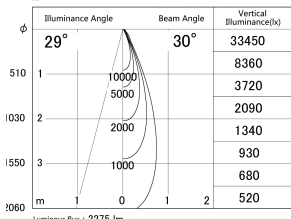

■ Lighting Distribution Curve (cd/1000 lm)