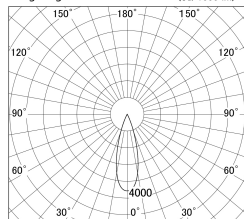

■ Lighting Distribution Curve (cd/1000 lm)