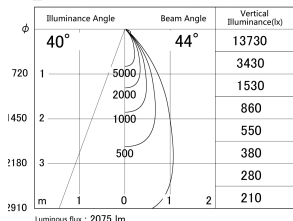

■ Lighting Distribution Curve (cd/1000 lm)