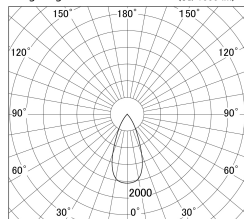

■ Lighting Distribution Curve (cd/1000 lm)