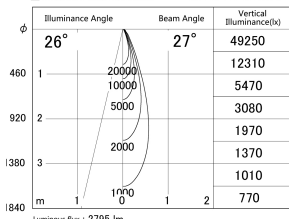

■ Lighting Distribution Curve (cd/1000 lm)