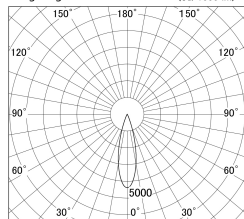

■ Lighting Distribution Curve (cd/1000 lm)