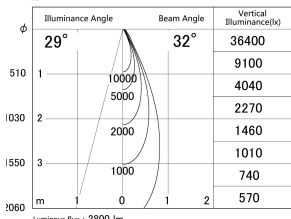

■ Lighting Distribution Curve (cd/1000 lm)