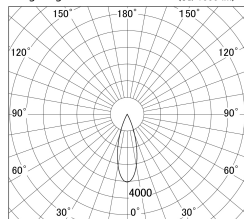

■ Lighting Distribution Curve (cd/1000 lm)