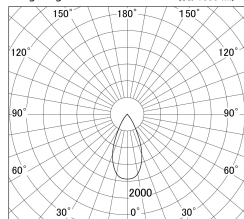

■ Lighting Distribution Curve (cd/1000 lm)