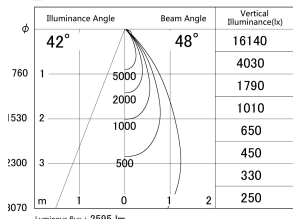

■ Lighting Distribution Curve (cd/1000 lm)