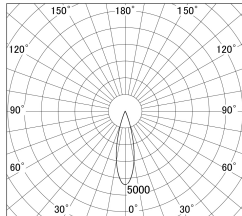

■ Lighting Distribution Curve (cd/1000 lm)