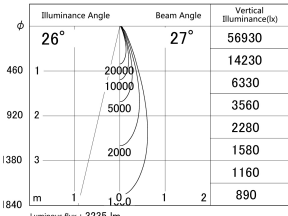

■ Lighting Distribution Curve (cd/1000 lm)