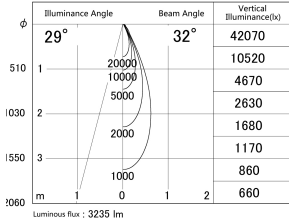

■ Lighting Distribution Curve (cd/1000 lm)