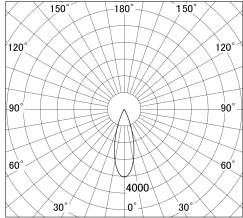

■ Lighting Distribution Curve (cd/1000 lm)