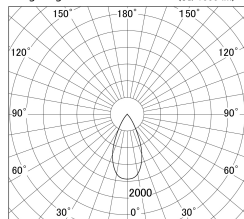

■ Lighting Distribution Curve (cd/1000 lm)