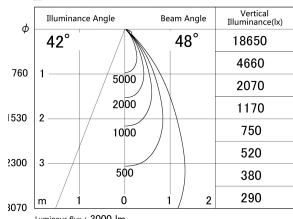

■ Lighting Distribution Curve (cd/1000 lm)