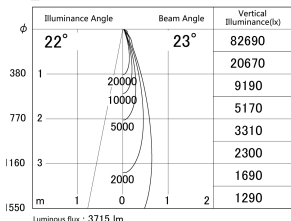

■ Lighting Distribution Curve (cd/1000 lm)