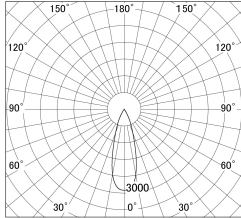

■ Lighting Distribution Curve (cd/1000 lm)