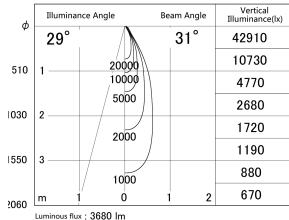

■ Lighting Distribution Curve (cd/1000 lm)