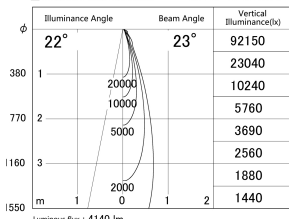

■ Lighting Distribution Curve (cd/1000 lm)