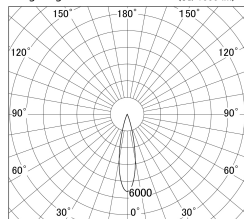

■ Lighting Distribution Curve (cd/1000 lm)