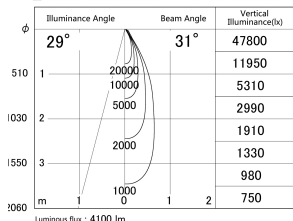

■ Lighting Distribution Curve (cd/1000 lm)