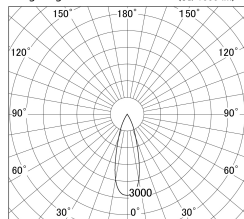

■ Lighting Distribution Curve (cd/1000 lm)