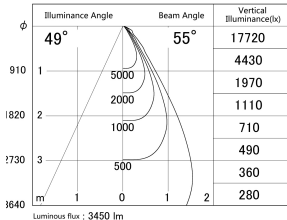

■ Lighting Distribution Curve (cd/1000 lm)