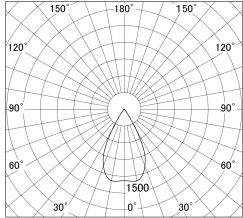

■ Lighting Distribution Curve (cd/1000 lm)