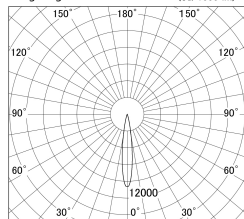

■ Lighting Distribution Curve (cd/1000 lm)