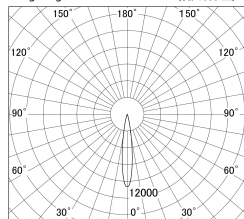

Installation	Recessed mount
Type	Lens type adjustable downlight: Antiglare type
Fixture wattage	7.5W
Beam angle	16deg
Color Temp.	3000K
CRI	Ra>90
Luminous	544 lm
Body	Die-castaluminumalloy
Body finish	N/A
Trim finish	White
Reflector finish	Dark Mirror
IP Rate	IP20
Light source	COB module
Input Voltage	AC220~240V
Dimming Type	Non-Dimmable
Certificate	CE,CCC
Cut Hole	100mm

■ Lighting Distribution Curve (cd/1000 lm)