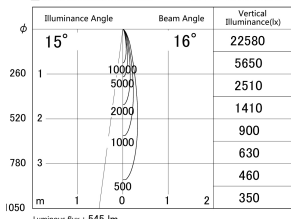

■ Lighting Distribution Curve (cd/1000 lm)